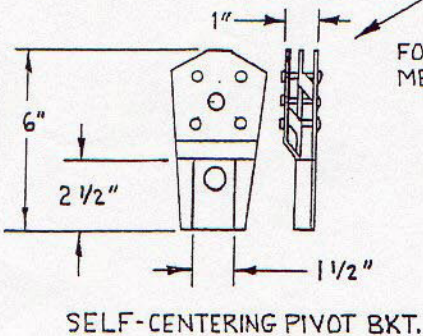

**ROAD CLOSED**  
**48 Inch x 30 Inch Horizontal Roll-up Sign**  
**Drawing 801-60-66-C**

COLOR: WHITE  
 LEGEND DETAIL: R11-2  
 PER TxDOT STD. HWY SIGN DESIGNS