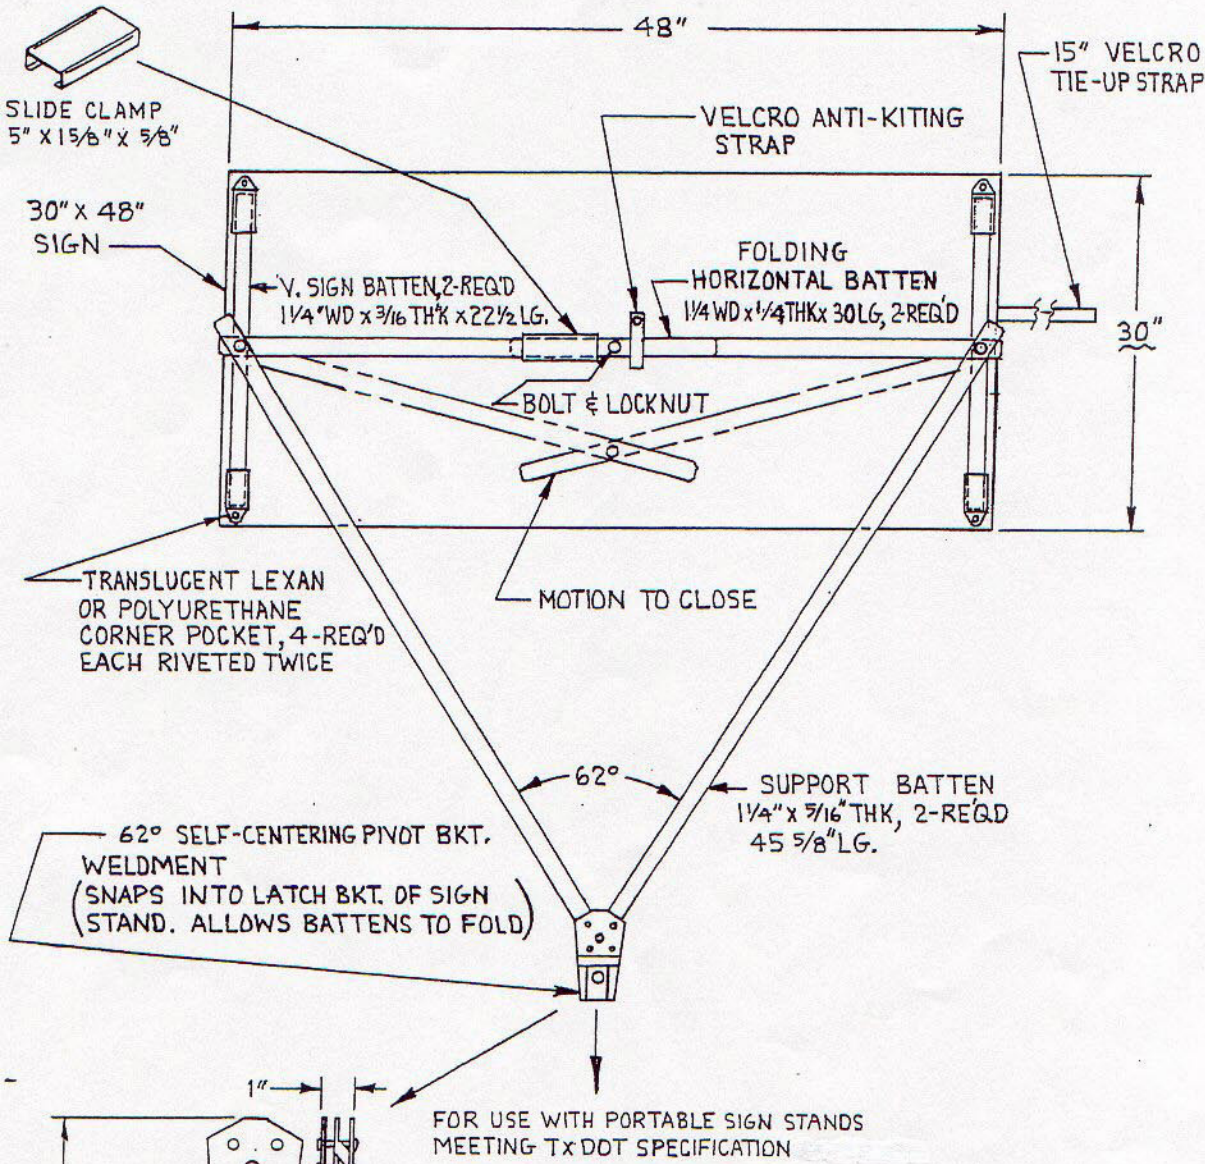

**ROAD CLOSED**  
**48 Inch x 30 Inch Horizontal Roll-up Sign**  
**Drawing 801-60-66-C**

COLOR: WHITE  
 LEGEND DETAIL: R11-2  
 PER TxDOT STD. HWY SIGN DESIGNS